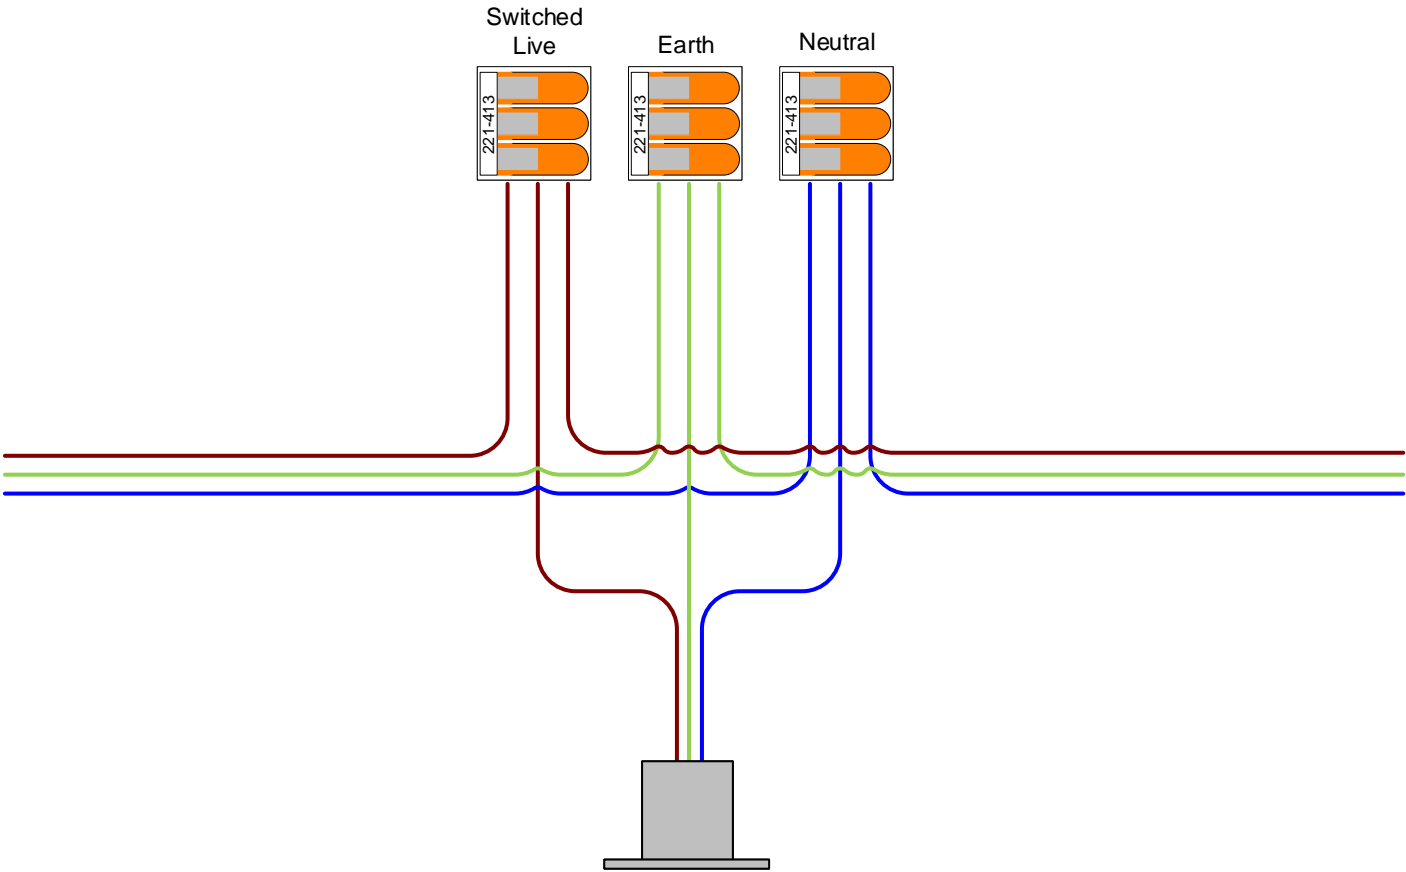

Radial Lighting Circuit (1.5mm²) : Downlight Connection

This application note provides guidance regarding the selection and use of Wagobox enclosures and Wago connectors. All electrical installation work should only be underpinned by a competent person.

NOTE: This application note illustrates just one possible solution and is not intended to be definitive. There will be many other possible solutions depending on the types of cable being used.

Wiring Diagram

Wagobox 221 Adapter

- Solid Core Cable
- - - Stiff Stranded Cable
- Flex Core Cable

Connector Location

CONNEXBOX®

Simpler, Quicker, Safer