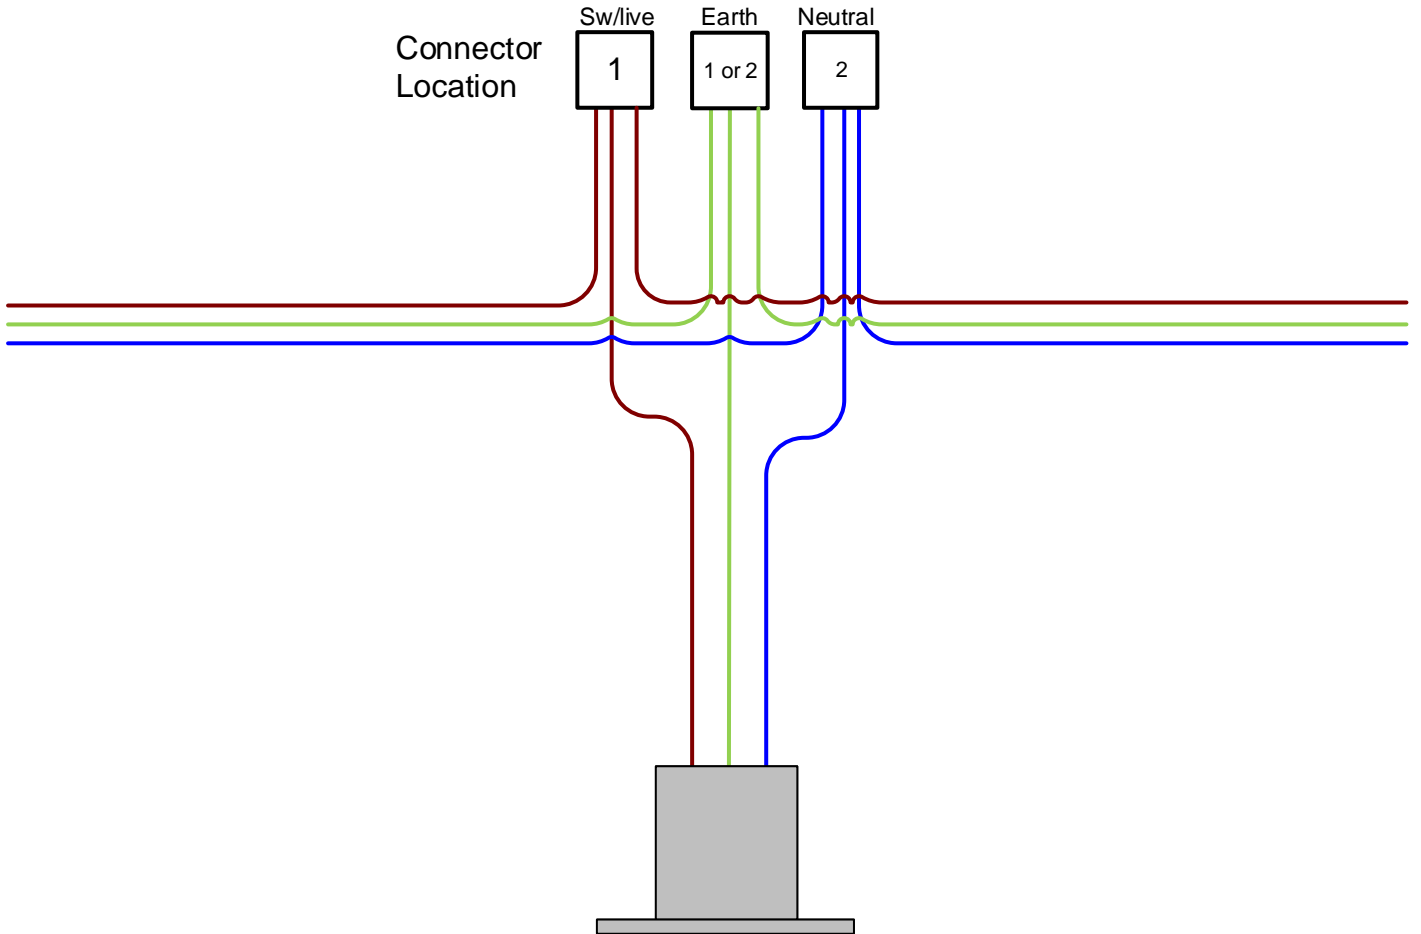

Radial Lighting Circuit (1.5mm²) : Downlight Connection

This application note provides guidance regarding the selection and use of Wagobox enclosures and Wago connectors. All electrical installation work should only be underpinned by a competent person.

NOTE: This application note illustrates just one possible solution and is not intended to be definitive. There will be many other possible solutions depending on the types of cable being used.

Wiring Diagram

Wagobox 221 Adapter

- Solid Core Cable
- - - Stiff Stranded Cable
- Flex Core Cable

Connector Location

CONNEXBOX®

Simpler, Quicker, Safer