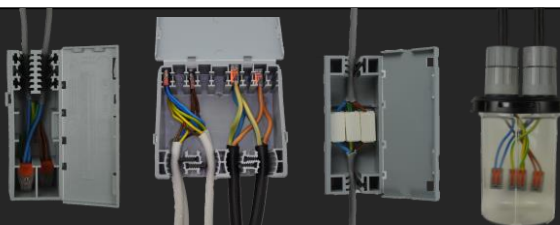

Radial Lighting Circuit (1.5mm²) : Downlight Connection

This application note provides guidance regarding the selection and use of Wagobox enclosures and Wago connectors. All electrical installation work should only be underpinned by a competent person.

NOTE: This application note illustrates just one possible solution and is not intended to be definitive. There will be many other possible solutions depending on the types of cable being used.

Wiring Diagram

Wagobox 221 Adapter

- Solid Core Cable
- - - Stiff Stranded Cable
- Flex Core Cable

Connector Location

CONNEXBOX®

Simpler, Quicker, Safer