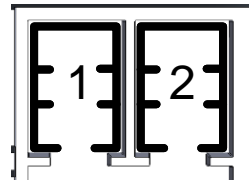

Radial Lighting Circuit (1.5mm²) : Downlight Connection

This application note provides guidance regarding the selection and use of Wagobox enclosures and Wago connectors. All electrical installation work should only be underpinned by a competent person.

NOTE: This application note illustrates just one possible solution and is not intended to be definitive. There will be many other possible solutions depending on the types of cable being used.

Wiring Diagram