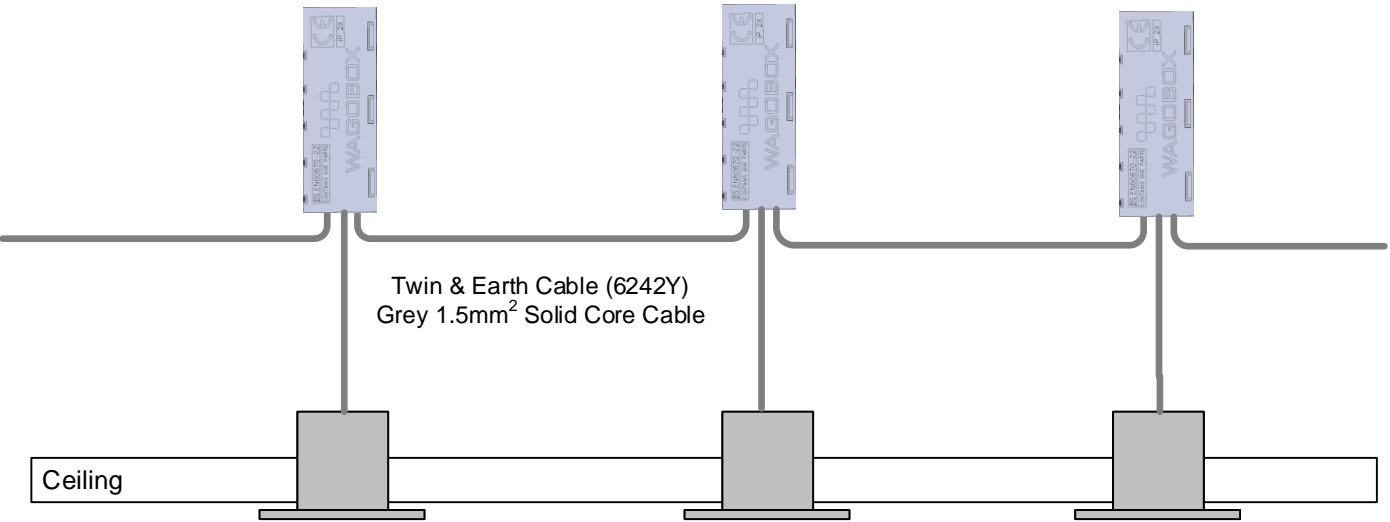

Radial Lighting Circuit (1.5mm²) : Downlight Connection

This application note provides guidance regarding the selection and use of Wagobox enclosures and Wago connectors. All electrical installation work should only be underpinned by a competent person.

NOTE: This application note illustrates just one possible solution and is not intended to be definitive. There will be many other possible solutions depending on the types of cable being used.

Wiring Diagram

Wagobox 221 Adapter

- Solid Core Cable
- - - Stiff Stranded Cable
- Flex Core Cable

Connector Location

CONNEXBOX®

Simpler, Quicker, Safer